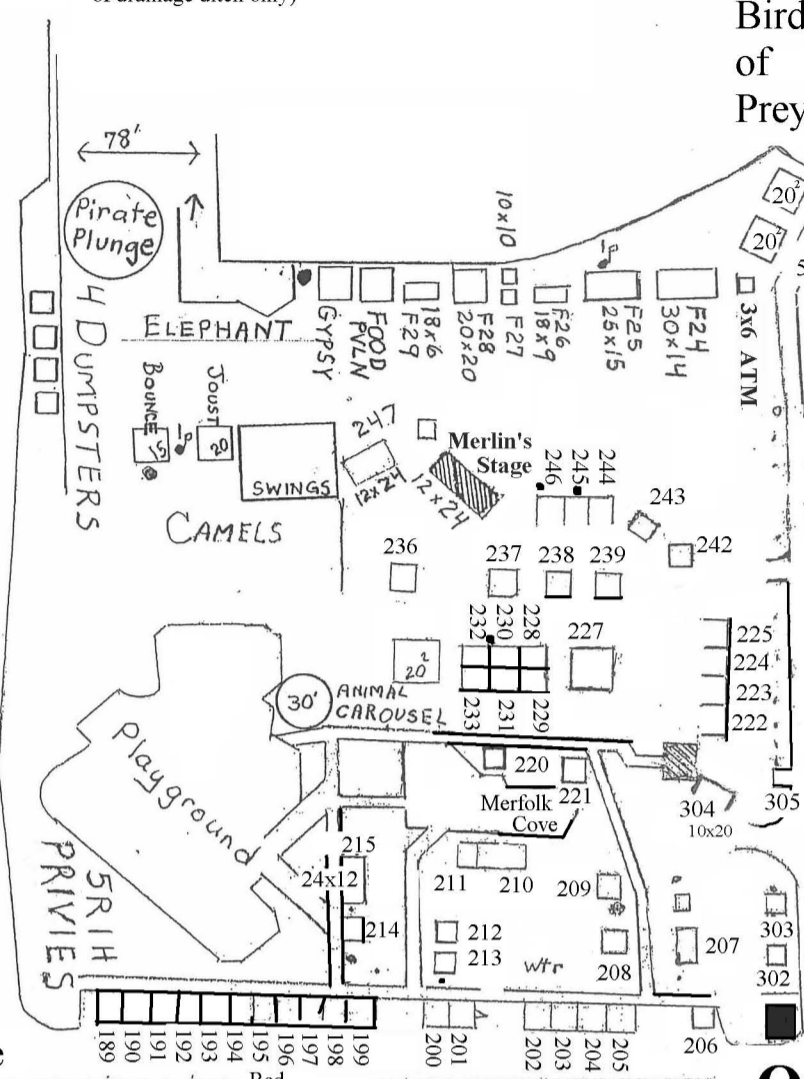

← Entrance
(For vendors north
of drainage ditch only)

Privies
8R 2H

Birds
of
Prey

Entrance

Office

Police & Emergency

"Coke 6"

Supply Truck

Privies
8R 2H

Booth Numbers
 0-100's Southwest
 200's Northwest
 300's King's Way
 400's Northeast
 500's North

Jenkins Ave

NOT A THROUGH STREET

2010
MEDIEVAL FAIR

RESERVED PARKING

NO ENTRY

Entrance

DO NOT DRIVE
ON SIDEWALKS

Constitution St.

Camelot Games