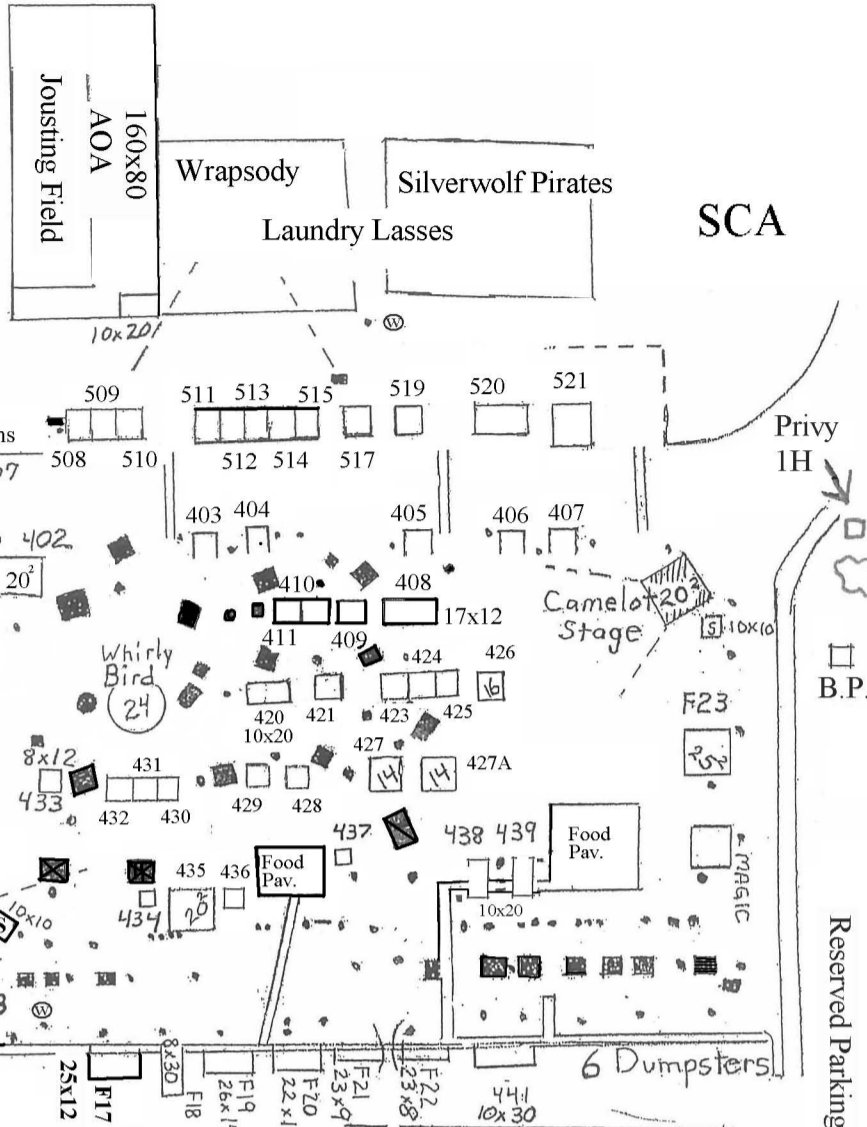

← Entrance
(For vendors north
of drainage ditch only)

Privies
8R 2H

Birds
of
Prey

Entrance

Office

Police & Emergency

"Coke 6"

Supply Truck

Privies
8R 2H

Booth Numbers
 0-100's Southwest
 200's Northwest
 300's King's Way
 400's Northeast
 500's North

Jenkins Ave

NOT A THROUGH STREET

2010
MEDIEVAL FAIR

RESERVED PARKING

NO ENTRY

Entrance

DO NOT DRIVE
ON SIDEWALKS

Constitution St.

Camelot Games